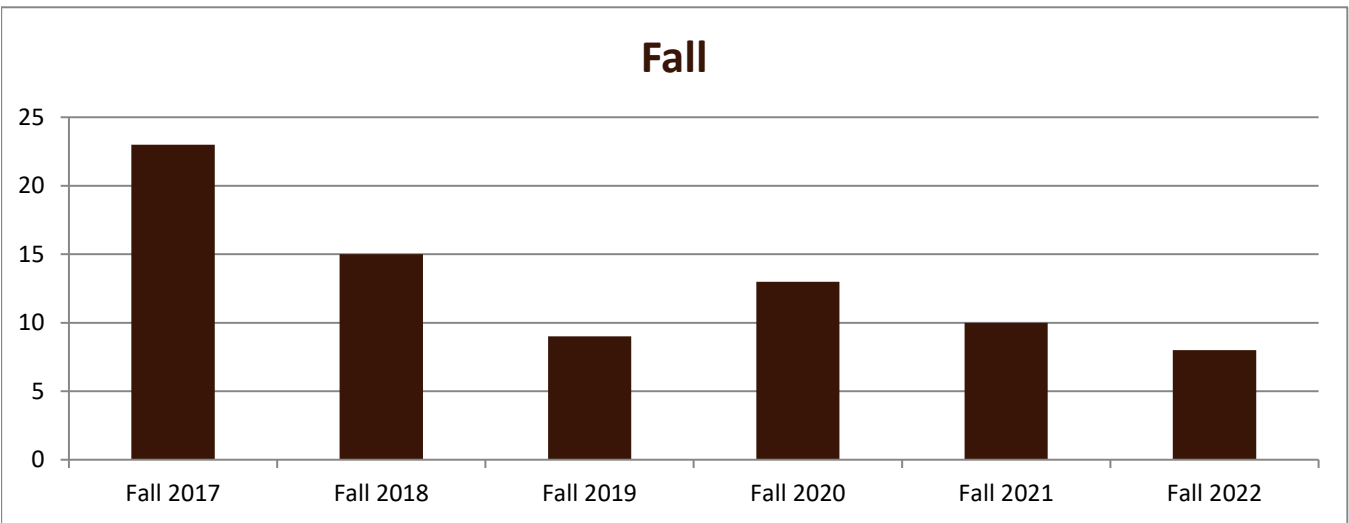

SMSU Criminal Justice Program Data

Enrolled Minors

Academic Years 2017-18 to 2022-23

Using Fall Semester Data (Fall 2017 to Fall 2022) for Term Specific measures

Enrolled by AY & Term						
	2018	2019	2020	2021	2022	2023
Fall	23	15	9	13	10	8
Spring	24	15	9	14	14	10
Summer	4	8	2	3	3	1
Grand Total	51	38	20	30	27	19

SMSU Criminal Justice Program Data

Enrolled Minors

Academic Years 2017-18 to 2022-23

Using Fall Semester Data (Fall 2017 to Fall 2022) for Term Specific measures

By Gender	Fall 2017	Fall 2018	Fall 2019	Fall 2020	Fall 2021	Fall 2022
Female	15	10	7	10	5	4
Male	8	5	2	3	5	4
Grand Total	23	15	9	13	10	8