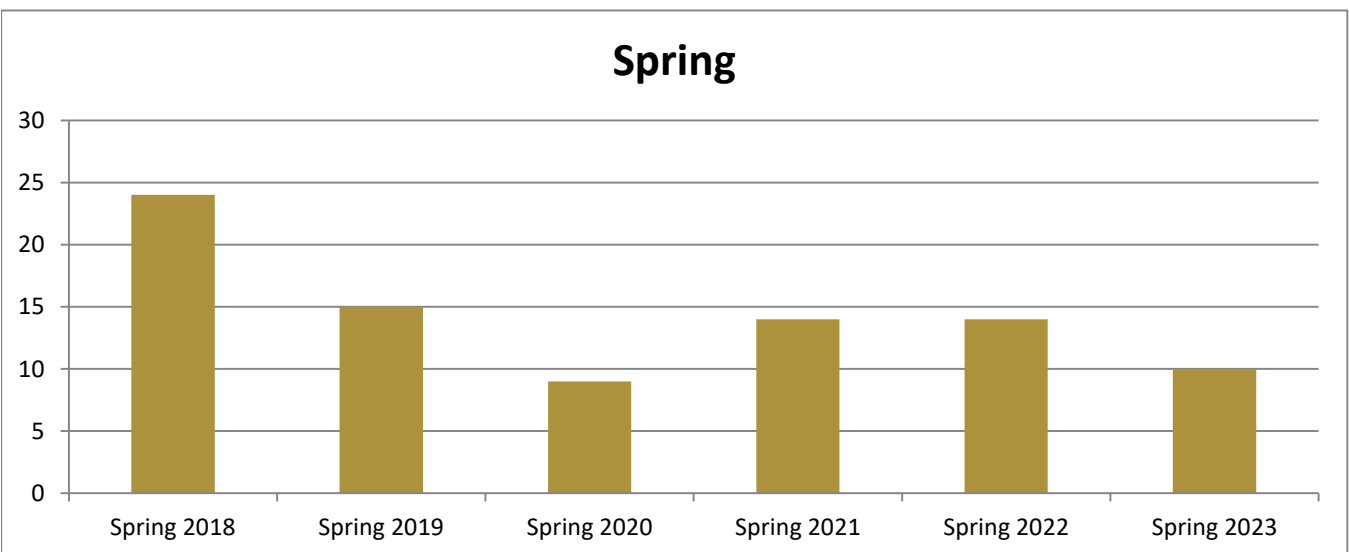

SMSU Criminal Justice Program Data

Enrolled Minors

Academic Years 2017-18 to 2022-23

Using Fall Semester Data (Fall 2017 to Fall 2022) for Term Specific measures

Enrolled by AY & Term						
	2018	2019	2020	2021	2022	2023
Fall	23	15	9	13	10	8
Spring	24	15	9	14	14	10
Summer	4	8	2	3	3	1
Grand Total	51	38	20	30	27	19

SMSU Criminal Justice Program Data

Enrolled Minors

Academic Years 2017-18 to 2022-23

Using Fall Semester Data (Fall 2017 to Fall 2022) for Term Specific measures

By Gender	Fall 2017	Fall 2018	Fall 2019	Fall 2020	Fall 2021	Fall 2022
Female	15	10	7	10	5	4
Male	8	5	2	3	5	4
Grand Total	23	15	9	13	10	8