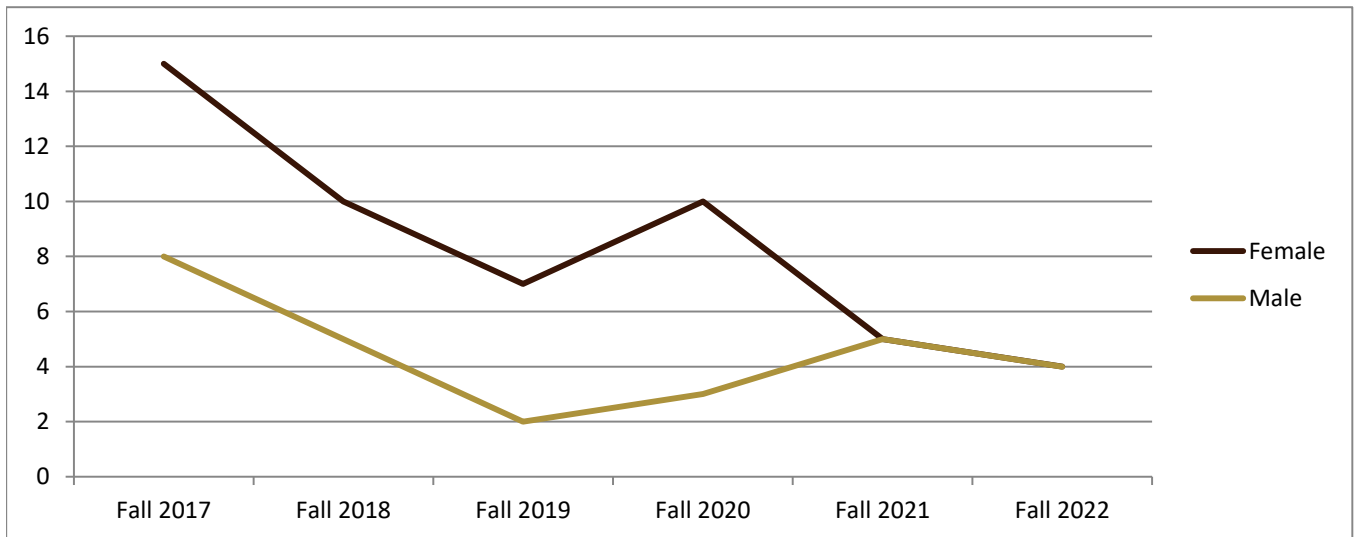

SMSU Criminal Justice Program Data

Enrolled Minors

Academic Years 2017-18 to 2022-23

Using Fall Semester Data (Fall 2017 to Fall 2022) for Term Specific measures

Enrolled by AY & Term						
	2018	2019	2020	2021	2022	2023
Fall	23	15	9	13	10	8
Spring	24	15	9	14	14	10
Summer	4	8	2	3	3	1
Grand Total	51	38	20	30	27	19

SMSU Criminal Justice Program Data

Enrolled Minors

Academic Years 2017-18 to 2022-23

Using Fall Semester Data (Fall 2017 to Fall 2022) for Term Specific measures

By Gender	Fall 2017	Fall 2018	Fall 2019	Fall 2020	Fall 2021	Fall 2022
Female	15	10	7	10	5	4
Male	8	5	2	3	5	4
Grand Total	23	15	9	13	10	8

SMSU Criminal Justice Program Data

Enrolled Minors

Academic Years 2017-18 to 2022-23

Using Fall Semester Data (Fall 2017 to Fall 2022) for Term Specific measures

By Class Level	Fall 2017	Fall 2018	Fall 2019	Fall 2020	Fall 2021	Fall 2022
1 - Freshmen	3	1		2	2	1
2 - Sophomore	6	4	2	1	1	2
3 - Junior	6	7	5	6	3	2
4 - Senior	8	3	2	4	4	3
Grand Total	23	15	9	13	10	8